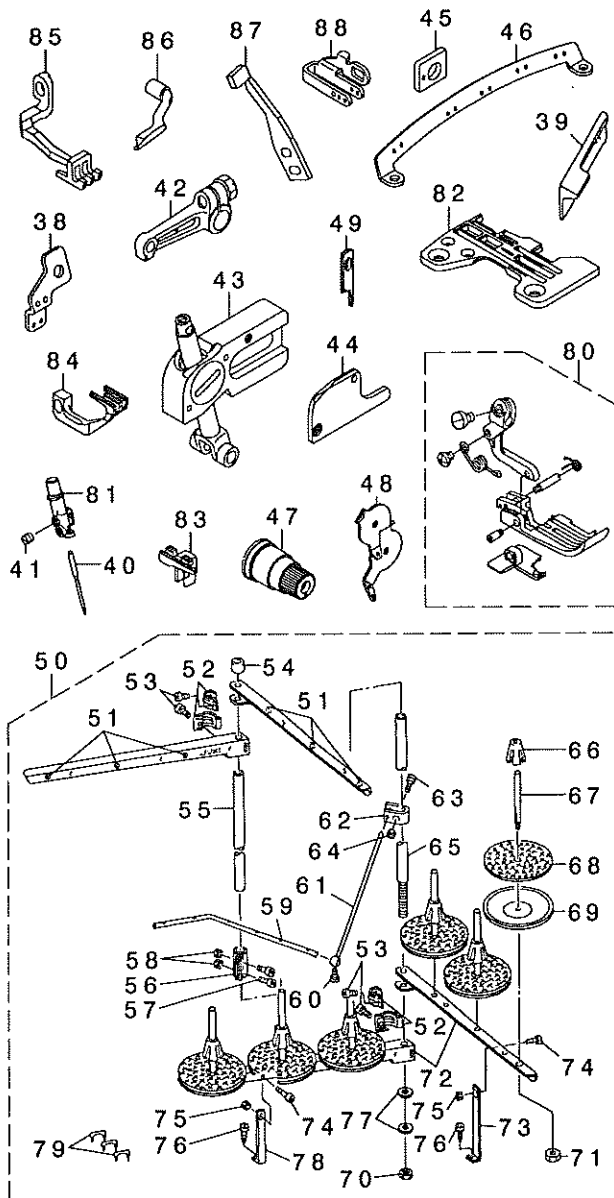

# PARTS LIST

1. MO-6916R-DD6-300  
MO-6916R-DE6-300

2. MO-6916R-FF6-300

3. MO-6916R-FF6-50H

4. MO-6943R-1D6-307

REF. NO	NOTE	PART NO.	DESCRIPTION	ヒヨメイ	Qty
1		123-20958	PRESSER FOOT ASM.	ﾀﾞﾝｽｲﾝｼﾞ(ｸﾐ)	1
2		121-50702	NEEDLE CLAMP, CHAIN LOOPER	ﾆｼﾞ ｺﾞｶﾝﾊﾘﾄﾞﾒ	1
3		R4612-JGH-K00	THROAT PLATE	ﾊﾘｲﾀ	1
4		121-71104	MAIN FEED DOG	ｼｭﾝｸﾘﾊ	1
5		121-74207	DIFFERENTIAL FEED DOG	ﾌｸｵｸﾘﾊ	1
6		123-30205	TOP FEED DOG	ｳﾈｸﾘﾊ	1
7		121-76202	UPPER LOOPER	ｳｸﾙ-ﾊﾞ-	1
8		119-99802	LOWER LOOPER	ｼｸﾙ-ﾊﾞ-	1
9		400-23278	MAIN SHAFT ASM.	ｼｭﾝ ｸﾗﾐ	1
10		123-04309	NEEDLE CLAMP HOLDER	ﾊﾘﾄﾞﾒ ｷ	1
11		312-03201	NEEDLE THREAD PRESSER GUIDE	ﾊﾘﾄﾞﾒ ｼﾞｲﾄﾞﾝﾌﾞｲ	1
12		312-03300	NEEDLE THREAD PRESSER PLATE	ﾊﾘﾄﾞﾒ ｼﾞｲﾀ	1
13		123-04606	TAKE-UP LEVER GUIDE	ﾊﾘﾄﾞﾒ ｼﾞｲﾄﾞﾝﾌﾞｲ ｼﾞｶﾞ ｲﾄ	1
14		312-03003	TAKE-UP LEVER GUIDE, CHAIN LOOP	ﾆｼﾞ ｺﾞｶﾝﾊﾘﾄﾞﾒ ｼﾞｲﾄﾞﾝﾌﾞｲ ｼﾞｶﾞ ｲﾄ	1
15		MDC-270B2100	NEEDLE DCX27 #21	ﾊﾘ DCX27 #21	2
16		131-31156	UPPER LOOPER ARM B ASM.	ｳｸﾙ-ﾊﾞ- ｳﾀﾞ ｸﾗﾐ	1
17		122-55451	THREAD TENSION SPRING ASM.	ｲﾄﾞﾁｮｸｼﾞ ｼﾞｶﾞ ｸﾗﾐ	2
18	#01	120-04909	KNIFE	ﾋﾗﾒｽ	1
19		115-66502	LOWER KNIFE	ｼｸﾒｽ	1
20		132-32855	LOWER KNIFE BRACKET ASM.	ｼｸﾒｽ ｽﾄﾘｯｸﾀｲｸﾞ	1
21		132-07600	NEEDLE HOLDER BUSHING, UPPER	ﾊﾘﾄﾞﾒ ｳﾀﾀﾒﾀﾙ	1
22		SS-6080720-SP	SCREW	ﾋﾗﾒｽ 1/8-44 L=7	1
23		132-07956	NEEDLE DRIVING ARM ASM.	ﾊﾘﾄﾞﾒ ｳﾀﾀ ｸﾗﾐ	1
24		132-10059	NEEDLE HOLDER(B) ASM.	ﾊﾘﾄﾞﾒ ｳ(B) ｸﾗﾐ	1
25		115-65603	UPPER KNIFE COVER	ｳｸﾒｽ ｶﾊ-	1
26	#02	SS-9112420-TP	SCREW 11/64-40 L=24	ﾛｸﾞｶﾞ ｽｸﾚ 11/64-40 L=24	1
27		400-14730	NEEDLE THREAD PRESSER SPRING	ﾊﾘﾄﾞﾒ ｼﾞｲﾄﾞﾝﾌﾞｲ ｼﾞｶﾞ	1
28		400-14729	NEEDLE THREAD PRESSER SCREW	ﾊﾘﾄﾞﾒ ｼﾞｲﾄﾞﾝﾌﾞｲ ｼﾞｶﾞ	1
29	#02	115-65900	UPPER KNIFE	ｳｸﾒｽ	1
30		118-82305	MAIN FEED DOG	ｼｭﾝｸﾘﾊ	1
31		121-73308	DIFFERENTIAL FEED DOG	ﾌｸｵｸﾘﾊ	1
32		121-76103	UPPER LOOPER	ｳｸﾙ-ﾊﾞ-	1
33		131-50503	KNIFE	ﾋﾗﾒｽ	1
34		SS-8080310-TP	SCREW 1/8-44 L=2.8	ﾄﾞﾒ 1/8-44 L=2.8	1
35		132-09002	NEEDLE THREAD GUIDE, 3-NEEDLE	ｼﾞｶﾞ ｼﾞｶﾞ ｼﾞｶﾞ ｼﾞｲﾄﾞﾝﾌﾞｲ	1
36		132-07600	NEEDLE HOLDER BUSHING, UPPER	ﾊﾘﾄﾞﾒ ｳﾀﾀﾒﾀﾙ	1
37		131-37559	THREAD TENSION SPRING JUNCTION	ｲﾄﾞﾁｮｸｼﾞ ｼﾞｶﾞ ｸﾗﾐ	1
38		119-99406	NEEDLE HOLDER	ﾊﾘﾄﾞﾒ	1
39		131-31156	UPPER LOOPER ARM B ASM.	ｳｸﾙ-ﾊﾞ- ｳﾀﾞ ｸﾗﾐ	1
40		MDC-270B1100	NEEDLE DCX27 #11	ﾊﾘ DCX27 #11	1
41		132-25206	THREAD GUIDE	ｼﾞｭﾝｸﾞ ｼﾞｲﾄﾞﾝﾌﾞｲ	1
42		123-21253	PRESSER ASM.	ｼﾞｲﾄﾞﾝﾌﾞｲ	1
43		132-10059	NEEDLE HOLDER(B) ASM.	ﾊﾘﾄﾞﾒ ｳ(B) ｸﾗﾐ	1
44		132-10000	NEEDLE HOLDER(B)	ﾊﾘﾄﾞﾒ ｳ(B)	(1)
45		132-07709	NEEDLE ROD BUSHING, LOWER	ﾊﾘﾄﾞﾒ ｳﾀﾀﾒﾀﾙ	(1)
46		119-69854	THREAD STAND ASM.	ｲﾄﾞﾁｮｸｼﾞ ｸﾗﾐ	1
47		MAO-11532000	CORD STAPLE	ｺｰﾄﾞ ｽﾀｯﾌﾟ	(3)
48		B3319-704-L00	THREAD GUIDE	ｲﾄﾞﾁ	(6)
49		B3318-704-L00	THREAD GUIDE ARM JOINT	ｲﾄﾞﾁ ｼﾞｲﾄﾞﾝﾌﾞｲ ｼﾞｶﾞ	(4)
50		SM-6061610-SC	SCREW M6 L=16	ﾋﾗｺﾈｼﾞ M6 L=16	(4)
51		B3311-704-000	SPOOL REST ROD CAP	ｲﾄﾞﾁ ｼﾞｶﾞ ｷｯﾌﾟ	(1)
52		111-85204	SPOOL REST ROD, UPPER	ｲﾄﾞﾁ ｼﾞｶﾞ ｳ ｳ	(1)
53		B3305-704-000-A	SPOOL REST ROD JOINT	ｲﾄﾞﾁ ｼﾞｶﾞ ｼﾞ	(1)
54		SM-4051405-SE	SCREW M5 L=14	ｼﾞｶﾞ ｺﾈｼﾞ M5 L=14	(2)
55		NM-6050001-SE	NUT M5	ﾛｸﾞｶﾞ ｸﾗﾐ M5	(2)
56		B3311-843-000	LOWER THREAD GUIDE	ｲﾄﾞﾁ ｼﾞｲﾄﾞﾝﾌﾞｲ ｼﾞｶﾞ	(1)
57		SS-7110540-SP	SCREW 11/64-40 L=5	ﾏﾙ ｼﾞｶﾞ 11/64-40 L=5	(1)
58		B3309-704-000	THREAD GUIDE ARM	ｲﾄﾞﾁ ｼﾞｲﾄﾞﾝﾌﾞｲ ｼﾞｶﾞ	(1)
59		B3304-704-000-A	THREAD GUIDE ARM HOLDER	ｲﾄﾞﾁ ｼﾞｲﾄﾞﾝﾌﾞｲ ｼﾞｶﾞ	(1)
60		SM-6053000-SE	SCREW M5X0.8 L=30	ﾋﾗｺﾈｼﾞ M5X0.8 L=30	(1)
61		NM-6050001-SE	NUT M5	ﾛｸﾞｶﾞ ｸﾗﾐ M5	(1)
62		111-85105	SPOOL REST ROD, LOWER	ｲﾄﾞﾁ ｼﾞｶﾞ ｳ ｼﾞ	(1)
63		111-85501	SPOOL RETAINER	ｲﾄﾞﾁ ﾌﾙﾄﾞ ｼﾞ	(6)
64		B3320-704-L00	SPOOL PIN	ｲﾄﾞﾁ ｸﾗﾐ	(6)
65		B3311-012-000	SPOOL REST CUSHION	ｲﾄﾞﾁ ｸﾗﾐ	(6)
66		119-66504	SPOOL REST	ｲﾄﾞﾁ ｸﾗﾐ	(6)
67		B3317-704-000	NUT	ｲﾄﾞﾁ ｼﾞｶﾞ - ﾄﾞﾒ	(1)
68		NM-6050001-SE	NUT M5	ﾛｸﾞｶﾞ ｸﾗﾐ M5	(6)
69		119-69508	SPOOL REST ARM A	ｲﾄﾞﾁ ｼﾞｶﾞ A	(4)
70		B3321-704-L0B	SPOOL REST ARM SUPPORT, B	ｲﾄﾞﾁ ｼﾞｶﾞ ｼﾞ ｼﾞ B	(1)
71		SM-4061201-SE	SCREW M6 L=12	ｼﾞｶﾞ ｺﾈｼﾞ M6 L=12	(2)
72		NM-6060001-SE	NUT M6	ﾛｸﾞｶﾞ ｸﾗﾐ M6 1ｼﾞ	(2)
73		SK-3382001-SE	SCREW D=3.8 L=20	ﾏﾙ ｼﾞｶﾞ D=3.8 L=20	(2)
74		WP-1612616-SE	WASHER 16X30X2.6	ﾋﾗ ｼﾞｶﾞ	(2)
75		B3321-704-L00	SPOOL REST ARM SUPPORT, A	ｲﾄﾞﾁ ｼﾞｶﾞ ｼﾞ ｼﾞ A	(1)
76		132-25305	TENSION DISK THREAD GUIDE	ｼﾞ ｼﾞ ｼﾞ ｼﾞ ｼﾞ ｼﾞ ｼﾞ	1
77		131-11604	LEVER GUIDE	ｼﾞ ｼﾞ ｼﾞ ｼﾞ ｼﾞ ｼﾞ	1
78		123-30114	TOP FEED DOG	ｳｸﾙ ｸﾘﾊ	1
79		400-23276	MAIN SHAFT ASM.	ｼｭﾝ ｸﾗﾐ	1
80		R4608-J6D-E01	THROAT PLATE	ﾊﾘｲﾀ (2DG)	1
81		121-50504	CHAIN LOOPER NEEDLE CLAMP	ﾆｼﾞ ｺﾞｶﾝﾊﾘﾄﾞﾒ	1