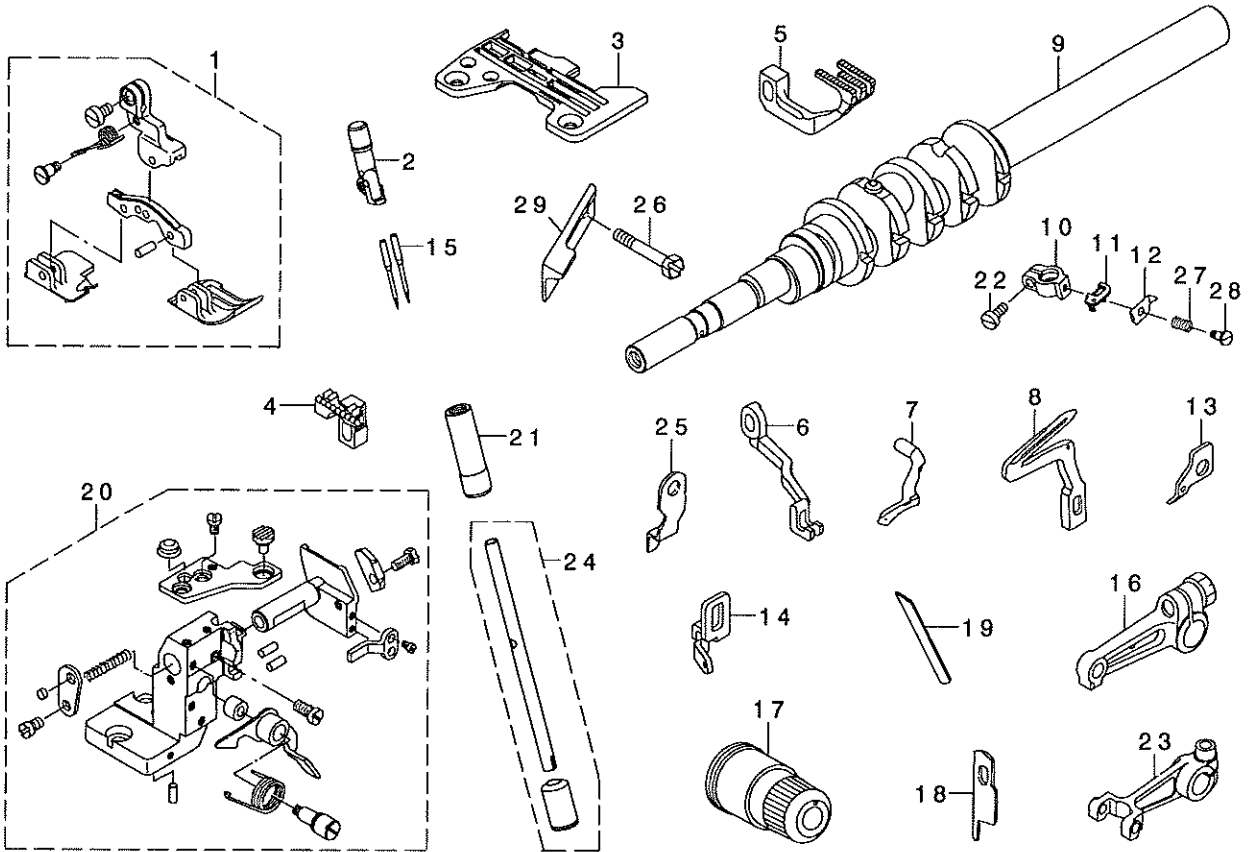

5. MO-6916R-FH6-60H