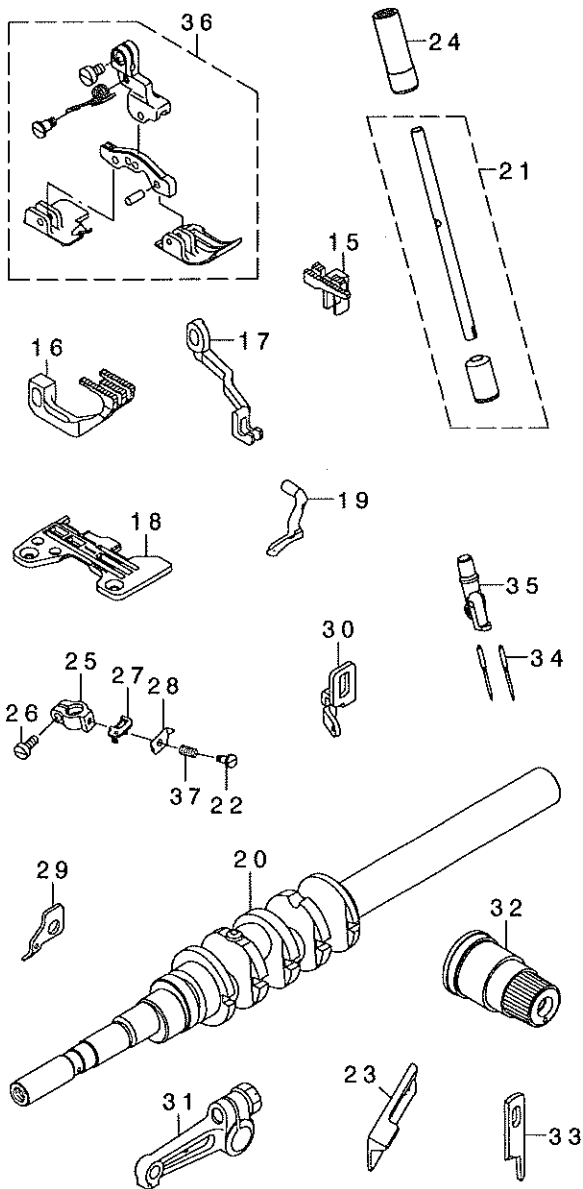

# PARTS LIST

1. MO-6916R-DD6-300  
MO-6916R-DE6-300

2. MO-6916R-FF6-300

3. MO-6916R-FF6-50H

4. MO-6943R-1D6-307

REF. NO	NOTE	PART NO.	DESCRIPTION	ヒヨメイ	Qty
1		123-20958	PRESSER FOOT ASM.	ﾀﾞﾝｽｲﾝｼﾞ(ｸﾐ)	1
2		121-50702	NEEDLE CLAMP, CHAIN LOOPER	ﾆｼﾞ ｺﾞｶﾝﾊﾘﾄﾞﾒ	1
3		R4612-JGH-K00	THROAT PLATE	ﾊﾘｲﾀ	1
4		121-71104	MAIN FEED DOG	ｼｭﾝｸﾘﾊ	1
5		121-74207	DIFFERENTIAL FEED DOG	ﾌｸｵｸﾘﾊ	1
6		123-30205	TOP FEED DOG	ｳﾈｸﾘﾊ	1
7		121-76202	UPPER LOOPER	ｳｸﾙ-ﾊﾞ-	1
8		119-99802	LOWER LOOPER	ｼｸﾙ-ﾊﾞ-	1
9		400-23278	MAIN SHAFT ASM.	ｼｭﾝ ｸﾗﾐ	1
10		123-04309	NEEDLE CLAMP HOLDER	ﾊﾘﾄﾞﾒ ｷ	1
11		312-03201	NEEDLE THREAD PRESSER GUIDE	ﾊﾘﾄﾞﾒ ｼﾞｲﾄﾞﾝﾌﾞｲ	1
12		312-03300	NEEDLE THREAD PRESSER PLATE	ﾊﾘﾄﾞﾒ ｼﾞｲﾀ	1
13		123-04606	TAKE-UP LEVER GUIDE	ﾊﾘﾄﾞﾒ ｼﾞｲﾄﾞﾝﾌﾞｲ ｼﾞｶﾞ ｲﾄ	1
14		312-03003	TAKE-UP LEVER GUIDE, CHAIN LOOP	ﾆｼﾞ ｺﾞｶﾝﾊﾘﾄﾞﾒ ｼﾞｲﾄﾞﾝﾌﾞｲ ｼﾞｶﾞ ｲﾄ	1
15		MDC-270B2100	NEEDLE DCX27 #21	ﾊﾘ DCX27 #21	2
16		131-31156	UPPER LOOPER ARM B ASM.	ｳｸﾙ-ﾊﾞ- ｳﾀﾞ ｸﾗﾐ	1
17		122-55451	THREAD TENSION SPRING ASM.	ｲﾄﾞﾁｮｸｼﾞ ｼﾞｶﾞ ｸﾗﾐ	2
18	#01	120-04909	KNIFE	ﾋﾗﾒｽ	1
19		115-66502	LOWER KNIFE	ｼｸﾒｽ	1
20		132-32855	LOWER KNIFE BRACKET ASM.	ｼｸﾒｽ ｽﾄﾘｯｸﾀｲｸﾞ	1
21		132-07600	NEEDLE HOLDER BUSHING, UPPER	ﾊﾘﾄﾞﾒ ｳﾀﾀﾒﾀﾙ	1
22		SS-6080720-SP	SCREW	ﾋﾗﾒｽ 1/8-44 L=7	1
23		132-07956	NEEDLE DRIVING ARM ASM.	ﾊﾘﾄﾞﾒ ｳﾀﾀ ｸﾗﾐ	1
24		132-10059	NEEDLE HOLDER(B) ASM.	ﾊﾘﾄﾞﾒ ｳ(B) ｸﾗﾐ	1
25		115-65603	UPPER KNIFE COVER	ｳｸﾒｽ ｶﾊ-	1
26	#02	SS-9112420-TP	SCREW 11/64-40 L=24	ﾛｸﾞｶﾞ ｽｸﾚ 11/64-40 L=24	1
27		400-14730	NEEDLE THREAD PRESSER SPRING	ﾊﾘﾄﾞﾒ ｼﾞｲﾄﾞﾝﾌﾞｲ ｼﾞｶﾞ	1
28		400-14729	NEEDLE THREAD PRESSER SCREW	ﾊﾘﾄﾞﾒ ｼﾞｲﾄﾞﾝﾌﾞｲ ｼﾞｶﾞ	1
29	#02	115-65900	UPPER KNIFE	ｳｸﾒｽ	1
30		118-82305	MAIN FEED DOG	ｼｭﾝｸﾘﾊ	1
31		121-73308	DIFFERENTIAL FEED DOG	ﾌｸｵｸﾘﾊ	1
32		121-76103	UPPER LOOPER	ｳｸﾙ-ﾊﾞ-	1
33		131-50503	KNIFE	ﾋﾗﾒｽ	1
34		SS-8080310-TP	SCREW 1/8-44 L=2.8	ﾄﾞﾒ 1/8-44 L=2.8	1
35		132-09002	NEEDLE THREAD GUIDE, 3-NEEDLE	ｼﾞｶﾞ ｼﾞｶﾞ ｼﾞｶﾞ ｼﾞｲﾄﾞﾝﾌﾞｲ	1
36		132-07600	NEEDLE HOLDER BUSHING, UPPER	ﾊﾘﾄﾞﾒ ｳﾀﾀﾒﾀﾙ	1
37		131-37559	THREAD TENSION SPRING JUNCTION	ｲﾄﾞﾁｮｸｼﾞ ｼﾞｶﾞ ｸﾗﾐ	1
38		119-99406	NEEDLE HOLDER	ﾊﾘﾄﾞﾒ	1
39		131-31156	UPPER LOOPER ARM B ASM.	ｳｸﾙ-ﾊﾞ- ｳﾀﾞ ｸﾗﾐ	1
40		MDC-270B1100	NEEDLE DCX27 #11	ﾊﾘ DCX27 #11	1
41		132-25206	THREAD GUIDE	ｼﾞｭﾝｸﾞ ｼﾞｲﾄﾞﾝﾌﾞｲ	1
42		123-21253	PRESSER ASM.	ｼﾞｲﾄﾞﾝﾌﾞｲ	1
43		132-10059	NEEDLE HOLDER(B) ASM.	ﾊﾘﾄﾞﾒ ｳ(B) ｸﾗﾐ	1
44		132-10000	NEEDLE HOLDER(B)	ﾊﾘﾄﾞﾒ ｳ(B)	(1)
45		132-07709	NEEDLE ROD BUSHING, LOWER	ﾊﾘﾄﾞﾒ ｳﾀﾀﾒﾀﾙ	(1)
46		119-69854	THREAD STAND ASM.	ｲﾄﾞﾁｮｸｼﾞ ｸﾗﾐ	1
47		MAO-11532000	CORD STAPLE	ｺｰﾄﾞ ｽﾀｯﾌﾟ	(3)
48		B3319-704-L00	THREAD GUIDE	ｲﾄﾞﾁ	(6)
49		B3318-704-L00	THREAD GUIDE ARM JOINT	ｲﾄﾞﾁ ｼﾞｲﾄﾞﾝﾌﾞｲ ｼﾞｶﾞ	(4)
50		SM-6061610-SC	SCREW M6 L=16	ﾋﾗｺﾈｼﾞ M6 L=16	(4)
51		B3311-704-000	SPOOL REST ROD CAP	ｲﾄﾞﾁ ｼﾞｶﾞ ｷｯﾌﾟ	(1)
52		111-85204	SPOOL REST ROD, UPPER	ｲﾄﾞﾁ ｼﾞｶﾞ ｳ ｳ	(1)
53		B3305-704-000-A	SPOOL REST ROD JOINT	ｲﾄﾞﾁ ｼﾞｶﾞ ｼﾞ	(1)
54		SM-4051405-SE	SCREW M5 L=14	ｼﾞｶﾞ ｺﾈｼﾞ M5 L=14	(2)
55		NM-6050001-SE	NUT M5	ﾛｸﾞｶﾞ ｸﾗﾐ M5	(2)
56		B3311-843-000	LOWER THREAD GUIDE	ｲﾄﾞﾁ ｼﾞｲﾄﾞﾝﾌﾞｲ ｼﾞｶﾞ	(1)
57		SS-7110540-SP	SCREW 11/64-40 L=5	ﾏﾙ ｼﾞｶﾞ 11/64-40 L=5	(1)
58		B3309-704-000	THREAD GUIDE ARM	ｲﾄﾞﾁ ｼﾞｲﾄﾞﾝﾌﾞｲ ｼﾞｶﾞ	(1)
59		B3304-704-000-A	THREAD GUIDE ARM HOLDER	ｲﾄﾞﾁ ｼﾞｲﾄﾞﾝﾌﾞｲ ｼﾞｶﾞ	(1)
60		SM-6053000-SE	SCREW M5X0.8 L=30	ﾋﾗｺﾈｼﾞ M5X0.8 L=30	(1)
61		NM-6050001-SE	NUT M5	ﾛｸﾞｶﾞ ｸﾗﾐ M5	(1)
62		111-85105	SPOOL REST ROD, LOWER	ｲﾄﾞﾁ ｼﾞｶﾞ ｳ ｼﾞ	(1)
63		111-85501	SPOOL RETAINER	ｲﾄﾞﾁ ﾌﾙﾄﾞ ｼﾞ	(6)
64		B3320-704-L00	SPOOL PIN	ｲﾄﾞﾁ ｸﾗﾐ	(6)
65		B3311-012-000	SPOOL REST CUSHION	ｲﾄﾞﾁ ｸﾗﾐ	(6)
66		119-66504	SPOOL REST	ｲﾄﾞﾁ ｸﾗﾐ	(6)
67		B3317-704-000	NUT	ｲﾄﾞﾁ ｼﾞｶﾞ - ﾄﾞﾒ	(1)
68		NM-6050001-SE	NUT M5	ﾛｸﾞｶﾞ ｸﾗﾐ M5	(6)
69		119-69508	SPOOL REST ARM A	ｲﾄﾞﾁ ｼﾞｶﾞ A	(4)
70		B3321-704-L0B	SPOOL REST ARM SUPPORT, B	ｲﾄﾞﾁ ｼﾞｶﾞ ｼﾞ ｼﾞ B	(1)
71		SM-4061201-SE	SCREW M6 L=12	ｼﾞｶﾞ ｺﾈｼﾞ M6 L=12	(2)
72		NM-6060001-SE	NUT M6	ﾛｸﾞｶﾞ ｸﾗﾐ M6 1ｼﾞ	(2)
73		SK-3382001-SE	SCREW D=3.8 L=20	ﾏﾙ ｼﾞｶﾞ D=3.8 L=20	(2)
74		WP-1612616-SE	WASHER 16X30X2.6	ﾋﾗ ｼﾞｶﾞ	(2)
75		B3321-704-L00	SPOOL REST ARM SUPPORT, A	ｲﾄﾞﾁ ｼﾞｶﾞ ｼﾞ ｼﾞ A	(1)
76		132-25305	TENSION DISK THREAD GUIDE	ｼﾞ ｼﾞ ｼﾞ ｼﾞ ｼﾞ ｼﾞ ｼﾞ	1
77		131-11604	LEVER GUIDE	ｼﾞ ｼﾞ ｼﾞ ｼﾞ ｼﾞ ｼﾞ	1
78		123-30114	TOP FEED DOG	ｳｸﾙ ｸﾘﾊ	1
79		400-23276	MAIN SHAFT ASM.	ｼｭﾝ ｸﾗﾐ	1
80		R4608-J6D-E01	THROAT PLATE	ﾊﾘｲﾀ (2DG)	1
81		121-50504	CHAIN LOOPER NEEDLE CLAMP	ﾆｼﾞ ｺﾞｶﾝﾊﾘﾄﾞﾒ	1