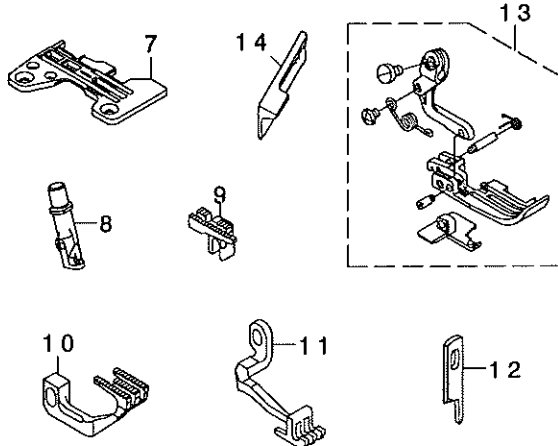

# PARTS LIST

1. MO-6916R-DD6-300  
MO-6916R-DE6-300

2. MO-6916R-FF6-300

3. MO-6916R-FF6-50H

4. MO-6943R-1D6-307

REF. NO	NOTE	PART NO.	DESCRIPTION	ヒヨメイ	Qty
1		123-20958	PRESSER FOOT ASM.	ﾀﾞﾝｽｲﾝｼﾞ(ｸﾐ)	1
2		121-50702	NEEDLE CLAMP, CHAIN LOOPER	ﾆｼﾞ ｺﾞｶﾝﾊﾘﾄﾞﾒ	1
3		R4612-JGH-K00	THROAT PLATE	ﾊﾘｲﾀ	1
4		121-71104	MAIN FEED DOG	ｼｭﾝｸﾘﾊ	1
5		121-74207	DIFFERENTIAL FEED DOG	ﾌｸｵｸﾘﾊ	1
6		123-30205	TOP FEED DOG	ｳﾈｸﾘﾊ	1
7		121-76202	UPPER LOOPER	ｳｸﾙ-ﾊﾞ-	1
8		119-99802	LOWER LOOPER	ｼｸﾙ-ﾊﾞ-	1
9		400-23278	MAIN SHAFT ASM.	ｼｭﾝ ｸﾗﾐ	1
10		123-04309	NEEDLE CLAMP HOLDER	ﾊﾘﾄﾞﾒ ｷ	1
11		312-03201	NEEDLE THREAD PRESSER GUIDE	ﾊﾘﾄﾞﾒ ｼﾞｲﾄﾞﾝﾌﾞｲ	1
12		312-03300	NEEDLE THREAD PRESSER PLATE	ﾊﾘﾄﾞﾒ ｼﾞｲﾀ	1
13		123-04606	TAKE-UP LEVER GUIDE	ﾊﾘﾄﾞﾒ ｼﾞｲﾄﾞﾝﾌﾞｲ ｼﾞｶﾞ ｲﾄ	1
14		312-03003	TAKE-UP LEVER GUIDE, CHAIN LOOP	ﾆｼﾞ ｺﾞｶﾝﾊﾘﾄﾞﾒ ｼﾞｲﾄﾞﾝﾌﾞｲ ｼﾞｶﾞ ｲﾄ	1
15		MDC-270B2100	NEEDLE DCX27 #21	ﾊﾘ DCX27 #21	2
16		131-31156	UPPER LOOPER ARM B ASM.	ｳｸﾙ-ﾊﾞ- ｳﾀﾞ ｸﾗﾐ	1
17		122-55451	THREAD TENSION SPRING ASM.	ｲﾄﾞﾁｮｸｼﾞ ｼﾞｶﾞ ｸﾗﾐ	2
18	#01	120-04909	KNIFE	ﾋﾗﾒｽ	1
19		115-66502	LOWER KNIFE	ｼｸﾒｽ	1
20		132-32855	LOWER KNIFE BRACKET ASM.	ｼｸﾒｽ ｽﾄﾘｯｸﾀｲｸﾞ	1
21		132-07600	NEEDLE HOLDER BUSHING, UPPER	ﾊﾘﾄﾞﾒ ｳﾀﾀﾒﾀﾙ	1
22		SS-6080720-SP	SCREW	ﾋﾗﾒｽ 1/8-44 L=7	1
23		132-07956	NEEDLE DRIVING ARM ASM.	ﾊﾘﾄﾞﾒ ｳﾀﾀ ｸﾗﾐ	1
24		132-10059	NEEDLE HOLDER(B) ASM.	ﾊﾘﾄﾞﾒ ｳ(B) ｸﾗﾐ	1
25		115-65603	UPPER KNIFE COVER	ｳｸﾒｽ ｶﾊ-	1
26	#02	SS-9112420-TP	SCREW 11/64-40 L=24	ﾛｸﾞｶﾞ ｽｸﾚ 11/64-40 L=24	1
27		400-14730	NEEDLE THREAD PRESSER SPRING	ﾊﾘﾄﾞﾒ ｼﾞｲﾄﾞﾝﾌﾞｲ ｼﾞｶﾞ	1
28		400-14729	NEEDLE THREAD PRESSER SCREW	ﾊﾘﾄﾞﾒ ｼﾞｲﾄﾞﾝﾌﾞｲ ｼﾞｶﾞ	1
29	#02	115-65900	UPPER KNIFE	ｳｸﾒｽ	1
30		118-82305	MAIN FEED DOG	ｼｭﾝｸﾘﾊ	1
31		121-73308	DIFFERENTIAL FEED DOG	ﾌｸｵｸﾘﾊ	1
32		121-76103	UPPER LOOPER	ｳｸﾙ-ﾊﾞ-	1
33		131-50503	KNIFE	ﾋﾗﾒｽ	1
34		SS-8080310-TP	SCREW 1/8-44 L=2.8	ﾄﾞﾒ 1/8-44 L=2.8	1
35		132-09002	NEEDLE THREAD GUIDE, 3-NEEDLE	ｼﾞｶﾞ ｼﾞｶﾞ ｼﾞｶﾞ ｼﾞｲﾄﾞﾝﾌﾞｲ	1
36		132-07600	NEEDLE HOLDER BUSHING, UPPER	ﾊﾘﾄﾞﾒ ｳﾀﾀﾒﾀﾙ	1
37		131-37559	THREAD TENSION SPRING JUNCTION	ｲﾄﾞﾁｮｸｼﾞ ｼﾞｶﾞ ｸﾗﾐ	1
38		119-99406	NEEDLE HOLDER	ﾊﾘﾄﾞﾒ	1
39		131-31156	UPPER LOOPER ARM B ASM.	ｳｸﾙ-ﾊﾞ- ｳﾀﾞ ｸﾗﾐ	1
40		MDC-270B1100	NEEDLE DCX27 #11	ﾊﾘ DCX27 #11	1
41		132-25206	THREAD GUIDE	ｼﾞｭﾝｸﾞ ｼﾞｲﾄﾞﾝﾌﾞｲ	1
42		123-21253	PRESSER ASM.	ｼﾞｲﾄﾞﾝﾌﾞｲ	1
43		132-10059	NEEDLE HOLDER(B) ASM.	ﾊﾘﾄﾞﾒ ｳ(B) ｸﾗﾐ	1
44		132-10000	NEEDLE HOLDER(B)	ﾊﾘﾄﾞﾒ ｳ(B)	(1)
45		132-07709	NEEDLE ROD BUSHING, LOWER	ﾊﾘﾄﾞﾒ ｳﾀﾀﾒﾀﾙ	(1)
46		119-69854	THREAD STAND ASM.	ｲﾄﾞﾁｮｸｼﾞ ｸﾗﾐ	1
47		MAO-11532000	CORD STAPLE	ｺｰﾄﾞ ｽﾀｯﾌﾟ	(3)
48		B3319-704-L00	THREAD GUIDE	ｲﾄﾞﾁ	(6)
49		B3318-704-L00	THREAD GUIDE ARM JOINT	ｲﾄﾞﾁ ｼﾞｲﾄﾞﾝﾌﾞｲ ｼﾞｶﾞ	(4)
50		SM-6061610-SC	SCREW M6 L=16	ﾋﾗｺﾈｼﾞ M6 L=16	(4)
51		B3311-704-000	SPOOL REST ROD CAP	ｲﾄﾞﾁ ｼﾞｶﾞ ｷｯﾌﾟ	(1)
52		111-85204	SPOOL REST ROD, UPPER	ｲﾄﾞﾁ ｼﾞｶﾞ ｳ ｳ	(1)
53		B3305-704-000-A	SPOOL REST ROD JOINT	ｲﾄﾞﾁ ｼﾞｶﾞ ｼﾞ	(1)
54		SM-4051405-SE	SCREW M5 L=14	ｼﾞｶﾞ ｺﾈｼﾞ M5 L=14	(2)
55		NM-6050001-SE	NUT M5	ﾛｸﾞｶﾞ ｸﾗﾐ M5	(2)
56		B3311-843-000	LOWER THREAD GUIDE	ｲﾄﾞﾁ ｼﾞｲﾄﾞﾝﾌﾞｲ ｼﾞｶﾞ	(1)
57		SS-7110540-SP	SCREW 11/64-40 L=5	ﾏﾙ ｼﾞｶﾞ 11/64-40 L=5	(1)
58		B3309-704-000	THREAD GUIDE ARM	ｲﾄﾞﾁ ｼﾞｲﾄﾞﾝﾌﾞｲ ｼﾞｶﾞ	(1)
59		B3304-704-000-A	THREAD GUIDE ARM HOLDER	ｲﾄﾞﾁ ｼﾞｲﾄﾞﾝﾌﾞｲ ｼﾞｶﾞ	(1)
60		SM-6053000-SE	SCREW M5X0.8 L=30	ﾋﾗｺﾈｼﾞ M5X0.8 L=30	(1)
61		NM-6050001-SE	NUT M5	ﾛｸﾞｶﾞ ｸﾗﾐ M5	(1)
62		111-85105	SPOOL REST ROD, LOWER	ｲﾄﾞﾁ ｼﾞｶﾞ ｳ ｼﾞ	(1)
63		111-85501	SPOOL RETAINER	ｲﾄﾞﾁ ﾌﾙﾄﾞ ｼﾞ	(6)
64		B3320-704-L00	SPOOL PIN	ｲﾄﾞﾁ ｸﾗﾐ	(6)
65		B3311-012-000	SPOOL REST CUSHION	ｲﾄﾞﾁ ｸﾗﾐ	(6)
66		119-66504	SPOOL REST	ｲﾄﾞﾁ ｸﾗﾐ	(6)
67		B3317-704-000	NUT	ｲﾄﾞﾁ ｼﾞｶﾞ - ﾄﾞﾒ	(1)
68		NM-6050001-SE	NUT M5	ﾛｸﾞｶﾞ ｸﾗﾐ M5	(6)
69		119-69508	SPOOL REST ARM A	ｲﾄﾞﾁ ｼﾞｶﾞ A	(4)
70		B3321-704-L0B	SPOOL REST ARM SUPPORT, B	ｲﾄﾞﾁ ｼﾞｶﾞ ｼﾞ ｼﾞ B	(1)
71		SM-4061201-SE	SCREW M6 L=12	ｼﾞｶﾞ ｺﾈｼﾞ M6 L=12	(2)
72		NM-6060001-SE	NUT M6	ﾛｸﾞｶﾞ ｸﾗﾐ M6 1ｼﾞ	(2)
73		SK-3382001-SE	SCREW D=3.8 L=20	ﾏﾙ ｼﾞｶﾞ D=3.8 L=20	(2)
74		WP-1612616-SE	WASHER 16X30X2.6	ﾋﾗ ｼﾞｶﾞ	(2)
75		B3321-704-L00	SPOOL REST ARM SUPPORT, A	ｲﾄﾞﾁ ｼﾞｶﾞ ｼﾞ ｼﾞ A	(1)
76		132-25305	TENSION DISK THREAD GUIDE	ｼﾞ ｼﾞ ｼﾞ ｼﾞ ｼﾞ ｼﾞ ｼﾞ	1
77		131-11604	LEVER GUIDE	ｼﾞ ｼﾞ ｼﾞ ｼﾞ ｼﾞ ｼﾞ	1
78		123-30114	TOP FEED DOG	ｳｸﾙ ｸﾘﾊ	1
79		400-23276	MAIN SHAFT ASM.	ｼｭﾝ ｸﾗﾐ	1
80		R4608-J6D-E01	THROAT PLATE	ﾊﾘｲﾀ (2DG)	1
81		121-50504	CHAIN LOOPER NEEDLE CLAMP	ﾆｼﾞ ｺﾞｶﾝﾊﾘﾄﾞﾒ	1