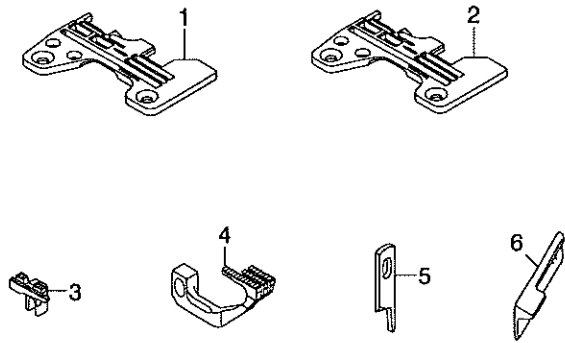

# PARTS LIST

1. MO-6916R-DD6-300  
MO-6916R-DE6-300

2. MO-6916R-FF6-300

3. MO-6916R-FF6-50H

4. MO-6943R-1D6-307

REF. NO	NOTE	PART NO.	DESCRIPTION	ヒヨメイ	Qty
1		123-20958	PRESSER FOOT ASM.	ﾀﾞﾝｽｲﾝｼﾞ(ｸﾐ)	1
2		121-50702	NEEDLE CLAMP, CHAIN LOOPER	ﾆｼﾞ ｺﾞｶﾝﾊﾘﾄﾞﾒ	1
3		R4612-JGH-K00	THROAT PLATE	ﾊﾘｲﾀ	1
4		121-71104	MAIN FEED DOG	ｼｭﾝｸﾘﾊ	1
5		121-74207	DIFFERENTIAL FEED DOG	ﾌｸｵｸﾘﾊ	1
6		123-30205	TOP FEED DOG	ｳﾈｸﾘﾊ	1
7		121-76202	UPPER LOOPER	ｳｸﾙ-ﾊﾞ-	1
8		119-99802	LOWER LOOPER	ｼｸﾙ-ﾊﾞ-	1
9		400-23278	MAIN SHAFT ASM.	ｼｭﾝ ｸﾗﾐ	1
10		123-04309	NEEDLE CLAMP HOLDER	ﾊﾘﾄﾞﾒ ｷ	1
11		312-03201	NEEDLE THREAD PRESSER GUIDE	ﾊﾘﾄﾞﾒ ｼﾞｲﾄﾞﾝﾌﾞｲ	1
12		312-03300	NEEDLE THREAD PRESSER PLATE	ﾊﾘﾄﾞﾒ ｼﾞｲﾀ	1
13		123-04606	TAKE-UP LEVER GUIDE	ﾊﾘﾄﾞﾒ ｼﾞｲﾄﾞﾝﾌﾞｲ ｼﾞｶﾞ ｲﾄ	1
14		312-03003	TAKE-UP LEVER GUIDE, CHAIN LOOP	ﾆｼﾞ ｺﾞｶﾝﾊﾘﾄﾞﾒ ｼﾞｲﾄﾞﾝﾌﾞｲ ｼﾞｶﾞ ｲﾄ	1
15		MDC-270B2100	NEEDLE DCX27 #21	ﾊﾘ DCX27 #21	2
16		131-31156	UPPER LOOPER ARM B ASM.	ｳｸﾙ-ﾊﾞ- ｳﾀﾞ ｸﾗﾐ	1
17		122-55451	THREAD TENSION SPRING ASM.	ｲﾄﾞﾁｮｸｼﾞ ｼﾞｶﾞ ｸﾗﾐ	2
18	#01	120-04909	KNIFE	ﾋﾗﾒｽ	1
19		115-66502	LOWER KNIFE	ｼｸﾒｽ	1
20		132-32855	LOWER KNIFE BRACKET ASM.	ｼｸﾒｽ ｽﾄﾘｯｸﾀｲｸﾞ	1
21		132-07600	NEEDLE HOLDER BUSHING, UPPER	ﾊﾘﾄﾞﾒ ｳﾀﾀﾒﾀﾙ	1
22		SS-6080720-SP	SCREW	ﾋﾗﾒｽ 1/8-44 L=7	1
23		132-07956	NEEDLE DRIVING ARM ASM.	ﾊﾘﾄﾞﾒ ｳﾀﾀ ｸﾗﾐ	1
24		132-10059	NEEDLE HOLDER(B) ASM.	ﾊﾘﾄﾞﾒ ｳ(B) ｸﾗﾐ	1
25		115-65603	UPPER KNIFE COVER	ｳｸﾒｽ ｶﾊ-	1
26	#02	SS-9112420-TP	SCREW 11/64-40 L=24	ﾛｸﾞｶﾞ ｽｸﾚ 11/64-40 L=24	1
27		400-14730	NEEDLE THREAD PRESSER SPRING	ﾊﾘﾄﾞﾒ ｼﾞｲﾄﾞﾝﾌﾞｲ ｼﾞｶﾞ	1
28		400-14729	NEEDLE THREAD PRESSER SCREW	ﾊﾘﾄﾞﾒ ｼﾞｲﾄﾞﾝﾌﾞｲ ｼﾞｶﾞ	1
29	#02	115-65900	UPPER KNIFE	ｳｸﾒｽ	1
30		118-82305	MAIN FEED DOG	ｼｭﾝｸﾘﾊ	1
31		121-73308	DIFFERENTIAL FEED DOG	ﾌｸｵｸﾘﾊ	1
32		121-76103	UPPER LOOPER	ｳｸﾙ-ﾊﾞ-	1
33		131-50503	KNIFE	ﾋﾗﾒｽ	1
34		SS-8080310-TP	SCREW 1/8-44 L=2.8	ﾄﾞﾒ 1/8-44 L=2.8	1
35		132-09002	NEEDLE THREAD GUIDE, 3-NEEDLE	ｼﾞｶﾞ ｼﾞｶﾞ ｼﾞｶﾞ ｼﾞｲﾄﾞﾝﾌﾞｲ	1
36		132-07600	NEEDLE HOLDER BUSHING, UPPER	ﾊﾘﾄﾞﾒ ｳﾀﾀﾒﾀﾙ	1
37		131-37559	THREAD TENSION SPRING JUNCTION	ｲﾄﾞﾁｮｸｼﾞ ｼﾞｶﾞ ｸﾗﾐ	1
38		119-99406	NEEDLE HOLDER	ﾊﾘﾄﾞﾒ	1
39		131-31156	UPPER LOOPER ARM B ASM.	ｳｸﾙ-ﾊﾞ- ｳﾀﾞ ｸﾗﾐ	1
40		MDC-270B1100	NEEDLE DCX27 #11	ﾊﾘ DCX27 #11	1
41		132-25206	THREAD GUIDE	ｼﾞｭﾝｸﾞ ｼﾞｲﾄﾞﾝﾌﾞｲ	1
42		123-21253	PRESSER ASM.	ｼﾞｲﾄﾞﾝﾌﾞｲ	1
43		132-10059	NEEDLE HOLDER(B) ASM.	ﾊﾘﾄﾞﾒ ｳ(B) ｸﾗﾐ	1
44		132-10000	NEEDLE HOLDER(B)	ﾊﾘﾄﾞﾒ ｳ(B)	(1)
45		132-07709	NEEDLE ROD BUSHING, LOWER	ﾊﾘﾄﾞﾒ ｳﾀﾀﾒﾀﾙ	(1)
46		119-69854	THREAD STAND ASM.	ｲﾄﾞﾁｮｸｼﾞ ｸﾗﾐ	1
47		MAO-11532000	CORD STAPLE	ｺｰﾄﾞ ｽﾀｯﾌﾟ	(3)
48		B3319-704-L00	THREAD GUIDE	ｲﾄﾞﾁ	(6)
49		B3318-704-L00	THREAD GUIDE ARM JOINT	ｲﾄﾞﾁ ｼﾞｲﾄﾞﾝﾌﾞｲ ｼﾞｶﾞ	(4)
50		SM-6061610-SC	SCREW M6 L=16	ﾋﾗｺﾈｼﾞ M6 L=16	(4)
51		B3311-704-000	SPOOL REST ROD CAP	ｲﾄﾞﾁ ｼﾞｶﾞ ｷｯﾌﾟ	(1)
52		111-85204	SPOOL REST ROD, UPPER	ｲﾄﾞﾁ ｼﾞｶﾞ ｳ ｳ	(1)
53		B3305-704-000-A	SPOOL REST ROD JOINT	ｲﾄﾞﾁ ｼﾞｶﾞ ｼﾞ	(1)
54		SM-4051405-SE	SCREW M5 L=14	ｼﾞｶﾞ ｺﾈｼﾞ M5 L=14	(2)
55		NM-6050001-SE	NUT M5	ﾛｸﾞｶﾞ ｸﾗﾐ M5	(2)
56		B3311-843-000	LOWER THREAD GUIDE	ｲﾄﾞﾁ ｼﾞｲﾄﾞﾝﾌﾞｲ ｼﾞｶﾞ	(1)
57		SS-7110540-SP	SCREW 11/64-40 L=5	ﾏﾙ ｼﾞｶﾞ 11/64-40 L=5	(1)
58		B3309-704-000	THREAD GUIDE ARM	ｲﾄﾞﾁ ｼﾞｲﾄﾞﾝﾌﾞｲ ｼﾞｶﾞ	(1)
59		B3304-704-000-A	THREAD GUIDE ARM HOLDER	ｲﾄﾞﾁ ｼﾞｲﾄﾞﾝﾌﾞｲ ｼﾞｶﾞ	(1)
60		SM-6053000-SE	SCREW M5X0.8 L=30	ﾋﾗｺﾈｼﾞ M5X0.8 L=30	(1)
61		NM-6050001-SE	NUT M5	ﾛｸﾞｶﾞ ｸﾗﾐ M5	(1)
62		111-85105	SPOOL REST ROD, LOWER	ｲﾄﾞﾁ ｼﾞｶﾞ ｳ ｼﾞ	(1)
63		111-85501	SPOOL RETAINER	ｲﾄﾞﾁ ﾌﾙﾄﾞ ｼﾞ	(6)
64		B3320-704-L00	SPOOL PIN	ｲﾄﾞﾁ ｸﾗﾐ	(6)
65		B3311-012-000	SPOOL REST CUSHION	ｲﾄﾞﾁ ｸﾗﾐ	(6)
66		119-66504	SPOOL REST	ｲﾄﾞﾁ ｸﾗﾐ	(6)
67		B3317-704-000	NUT	ｲﾄﾞﾁ ｼﾞｶﾞ - ﾄﾞﾒ	(1)
68		NM-6050001-SE	NUT M5	ﾛｸﾞｶﾞ ｸﾗﾐ M5	(6)
69		119-69508	SPOOL REST ARM A	ｲﾄﾞﾁ ｼﾞｶﾞ A	(4)
70		B3321-704-L0B	SPOOL REST ARM SUPPORT, B	ｲﾄﾞﾁ ｼﾞｶﾞ ｼﾞ ｼﾞ B	(1)
71		SM-4061201-SE	SCREW M6 L=12	ｼﾞｶﾞ ｺﾈｼﾞ M6 L=12	(2)
72		NM-6060001-SE	NUT M6	ﾛｸﾞｶﾞ ｸﾗﾐ M6 1ｼﾞ	(2)
73		SK-3382001-SE	SCREW D=3.8 L=20	ﾏﾙ ｼﾞｶﾞ D=3.8 L=20	(2)
74		WP-1612616-SE	WASHER 16X30X2.6	ﾋﾗ ｼﾞｶﾞ	(2)
75		B3321-704-L00	SPOOL REST ARM SUPPORT, A	ｲﾄﾞﾁ ｼﾞｶﾞ ｼﾞ ｼﾞ A	(1)
76		132-25305	TENSION DISK THREAD GUIDE	ｼﾞ ｼﾞ ｼﾞ ｼﾞ ｼﾞ ｼﾞ ｼﾞ	1
77		131-11604	LEVER GUIDE	ｼﾞ ｼﾞ ｼﾞ ｼﾞ ｼﾞ ｼﾞ	1
78		123-30114	TOP FEED DOG	ｳｸﾙ ｸﾘﾊ	1
79		400-23276	MAIN SHAFT ASM.	ｼｭﾝ ｸﾗﾐ	1
80		R4608-J6D-E01	THROAT PLATE	ﾊﾘｲﾀ (2DG)	1
81		121-50504	CHAIN LOOPER NEEDLE CLAMP	ﾆｼﾞ ｺﾞｶﾝﾊﾘﾄﾞﾒ	1